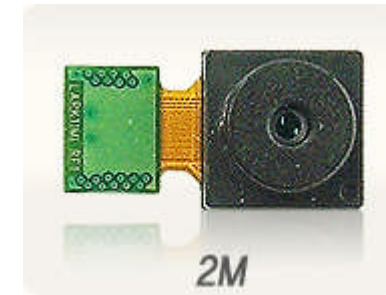

PRODUCT

SC35-28

SR70-23

PRODUCT

SC50

SW70-25

携帯用カメラ

バックライトユニット

KEYPAD

02 L/E/D/ Type Keypad

The LED is not radiated at the rear side of the key. The LED radiates in behind the keys.
The brightness of the whole side of the key pad is less bright. Only certain parts have a particularly high brightness level. The click feeling is excellent since the Boss and Dome are attached directly.