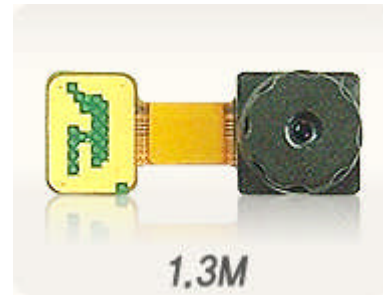

PRODUCT

SC35-28

SR70-23

PRODUCT

SC50

SW70-25

携帯用カメラ

バックライトユニット

KEYPAD

02 L/E/D/ Type Keypad

The LED is not radiated at the rear side of the key. The LED radiates in behind the keys.
The brightness of the whole side of the key pad is less bright. Only certain parts have a particularly high brightness level. The click feeling is excellent since the Boss and Dome are attached directly.