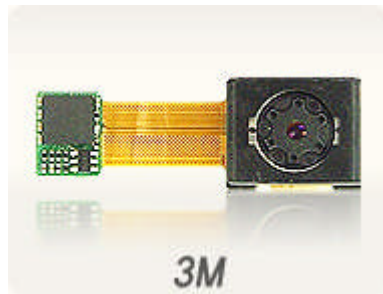

PRODUCT

SC35-28

SR70-23

PRODUCT

SC50

SW70-25

携帯用カメラ

バックライトユニット

KEYPAD

02 L/E/D/ Type Keypad

The LED is not radiated at the rear side of the key. The LED radiates in behind the keys.
The brightness of the whole side of the key pad is less bright. Only certain parts have a particularly high brightness level. The click feeling is excellent since the Boss and Dome are attached directly.