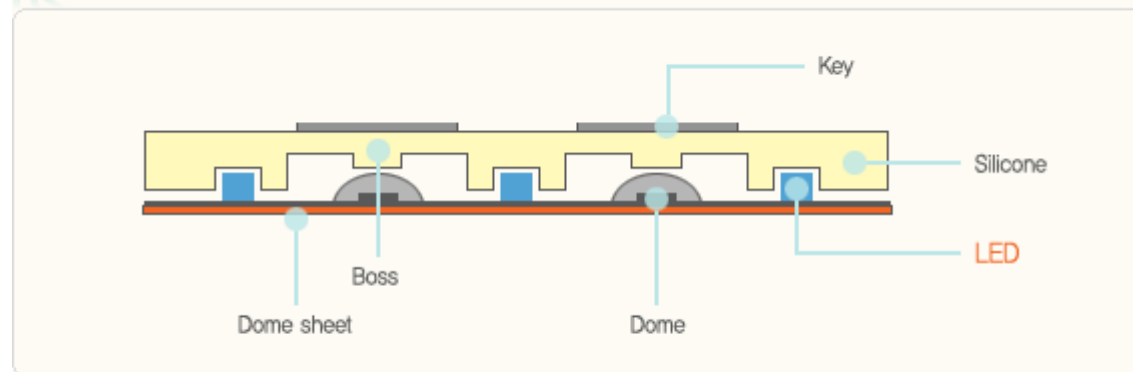

PRODUCT

SC35-28

SR70-23

PRODUCT

SC50

SW70-25

携帯用カメラ

バックライトユニット

KEYPAD

02 L/E/D/ Type Keypad

The LED is not radiated at the rear side of the key. The LED radiates in behind the keys.
The brightness of the whole side of the key pad is less bright. Only certain parts have a particularly high brightness level. The click feeling is excellent since the Boss and Dome are attached directly.