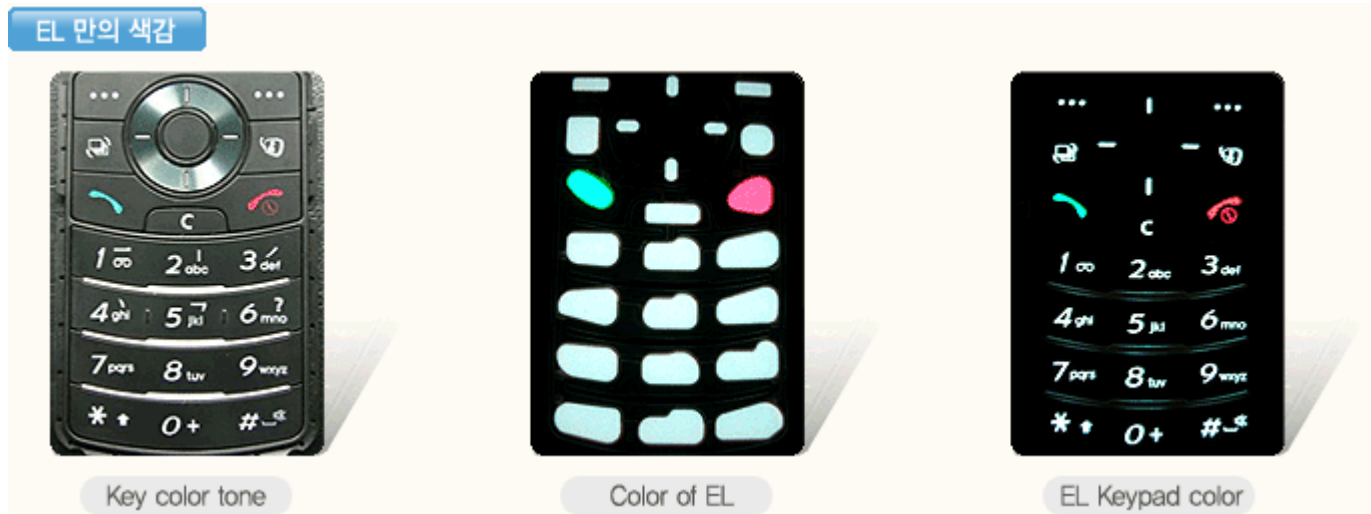

KEYPAD

02 L/E/D/ Type Keypad

The LED is not radiated at the rear side of the key. The LED radiates in behind the keys.
The brightness of the whole side of the key pad is less bright. Only certain parts have a particularly high brightness level. The click feeling is excellent since the Boss and Dome are attached directly.