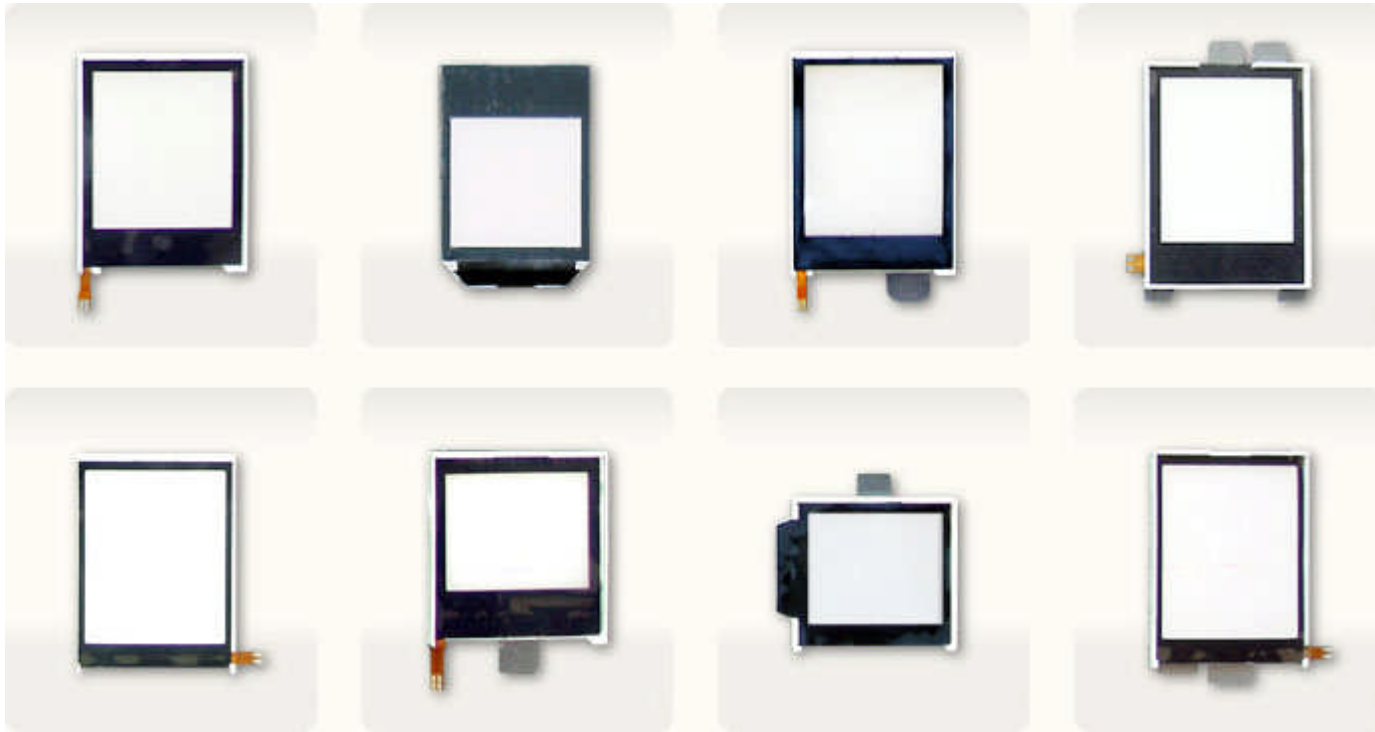

KEYPAD

02 L/E/D/ Type Keypad

The LED is not radiated at the rear side of the key. The LED radiates in behind the keys.
The brightness of the whole side of the key pad is less bright. Only certain parts have a particularly high brightness level. The click feeling is excellent since the Boss and Dome are attached directly.